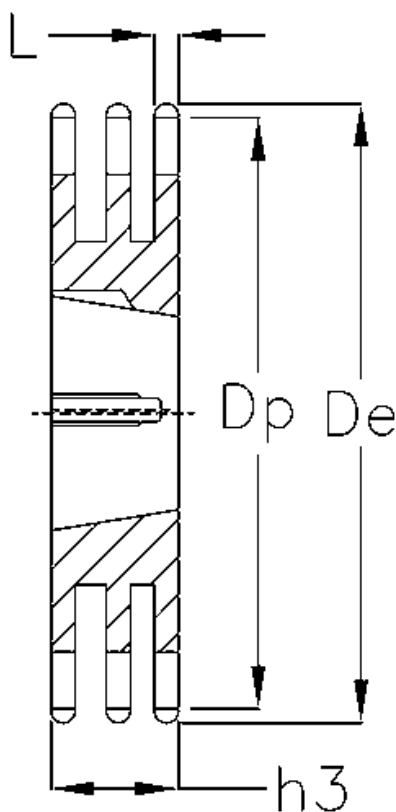

Article number: 616033006017

Description: Taperbored sprocket 10 B-3 Z=17 triplex
for bushing 1210

Measures

Bush = 1210
C = 1.6
Chain = -
Chain size = 5/8" x 3/8"
De = 93
Dp = 86.36
H = 42.1
h3 = 42.1

Material = Stål
Number of teeth = 17